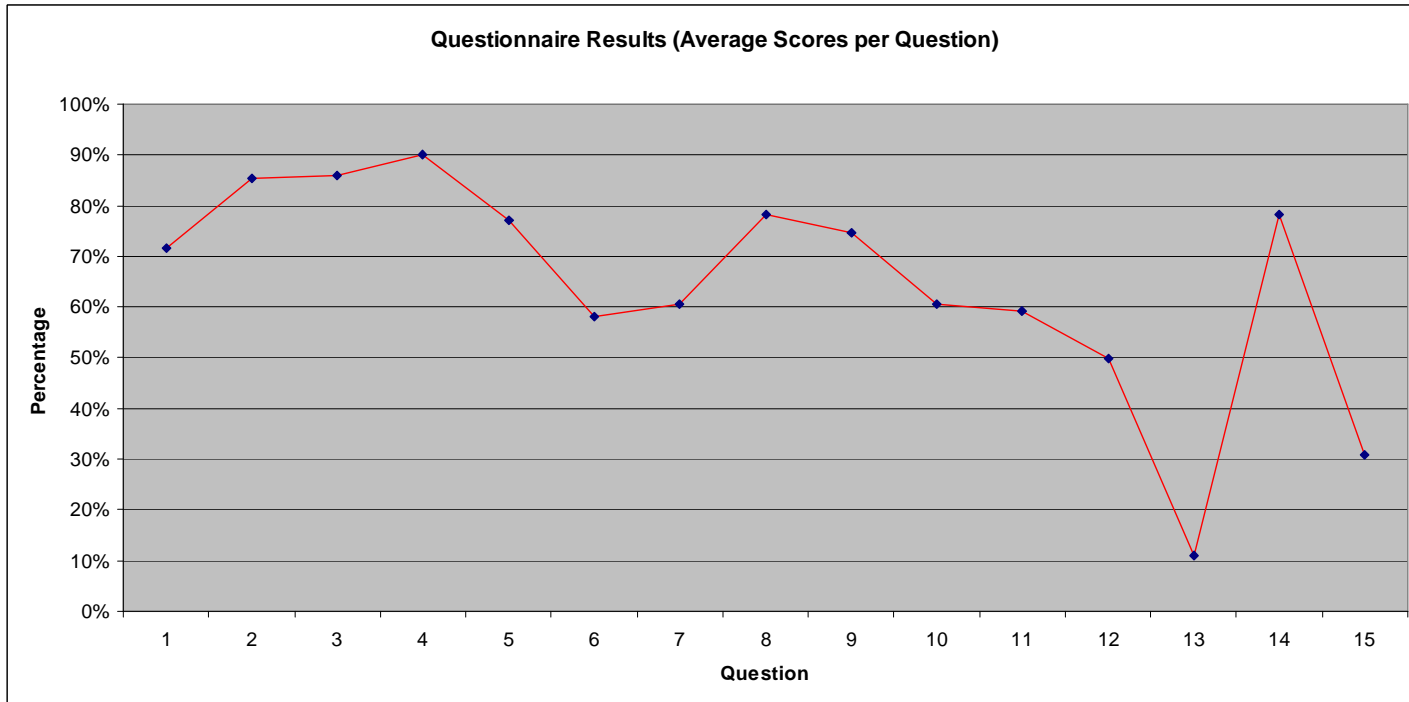

**CDM 2007 Designer Competency Questionnaire**

**Results** (Based on a sample size of 55 Engineers)

Lowest individual score - 49%

Highest individual score - 91%

Average score - 69%

55% of those surveyed scored above 69%

**NOTE**

Further to the analysis of these results, questions 13 and 15 have been re-worded, as it appears they not have been interpreted as intended.